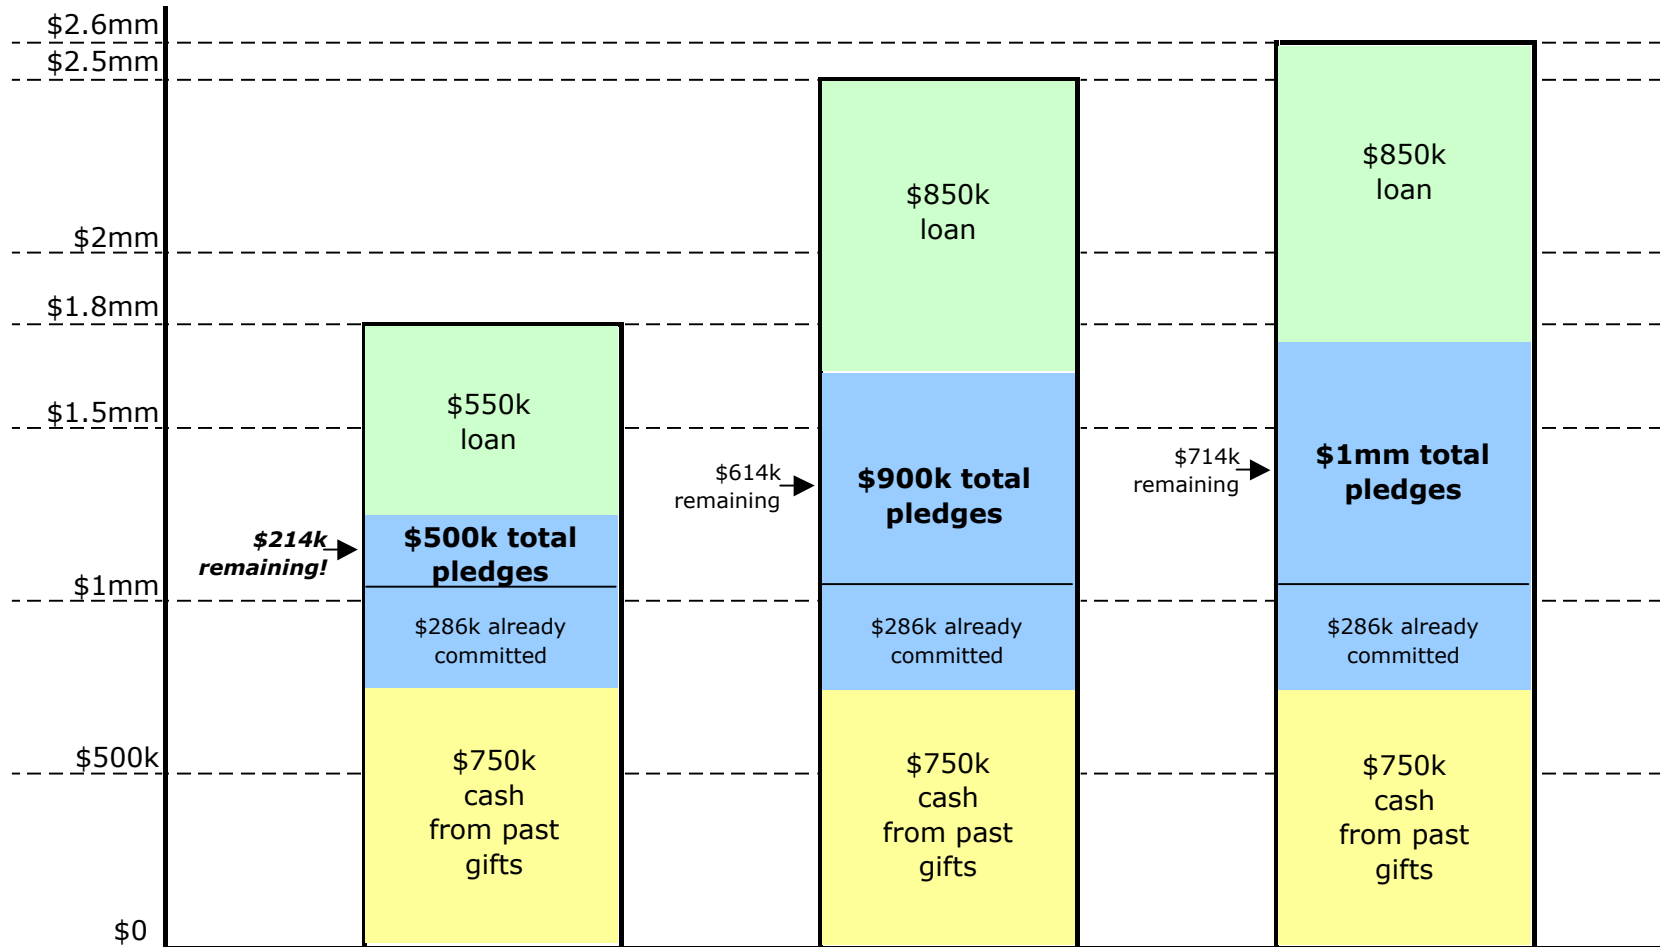

BEYOND

Visit our specially designed website for the BEYOND campaign, which includes a pledge calculator and other info, at www.beyondabuilding.com

**Pledge amounts already committed represent the elders and facilities team members (10 people)*

Goal Level #1 This gets us onto the land with a finished chapel and temporary buildings for classrooms and children.

Goal Level #2 Chapel AND a finished nursery/children's building (other buildings shelled).

Goal Level #3 Everything in Phase 1 finished!